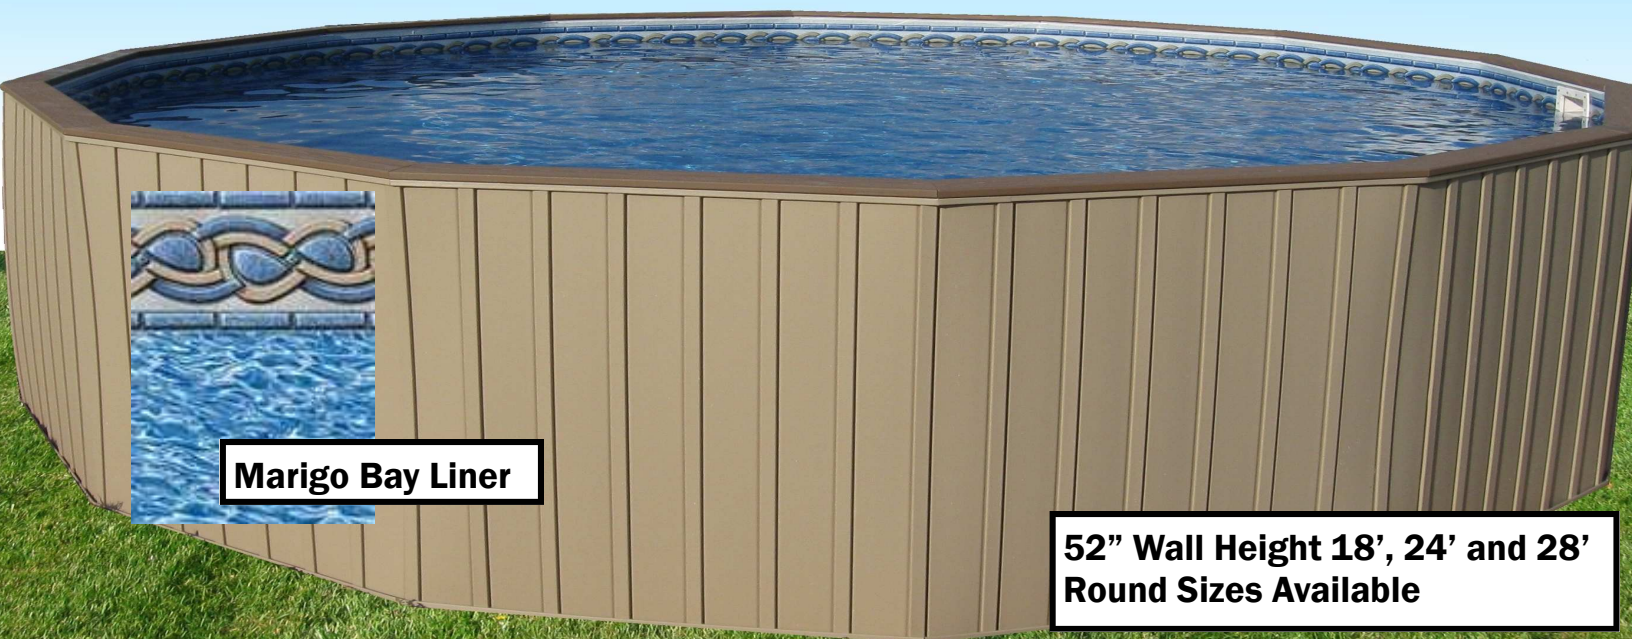

The Ultimate Aboveground Pool

Marigo Bay Liner

**52" Wall Height 18', 24' and 28'
Round Sizes Available**

Ultimate Pools are manufactured with 14 Gauge In-ground quality powder coated steel for lasting durability and strength. The Ultimate Pool can be assembled aboveground or semi-in-ground to fit virtually any yard.

All Models come standard with pre-cut synthetic wood top rails. Batten Board vertical siding packages available for all sizes.

**5430 Harvester Road
Burlington, Ontario
L7L-5N5
905-333-1654
www.foxpool.com**